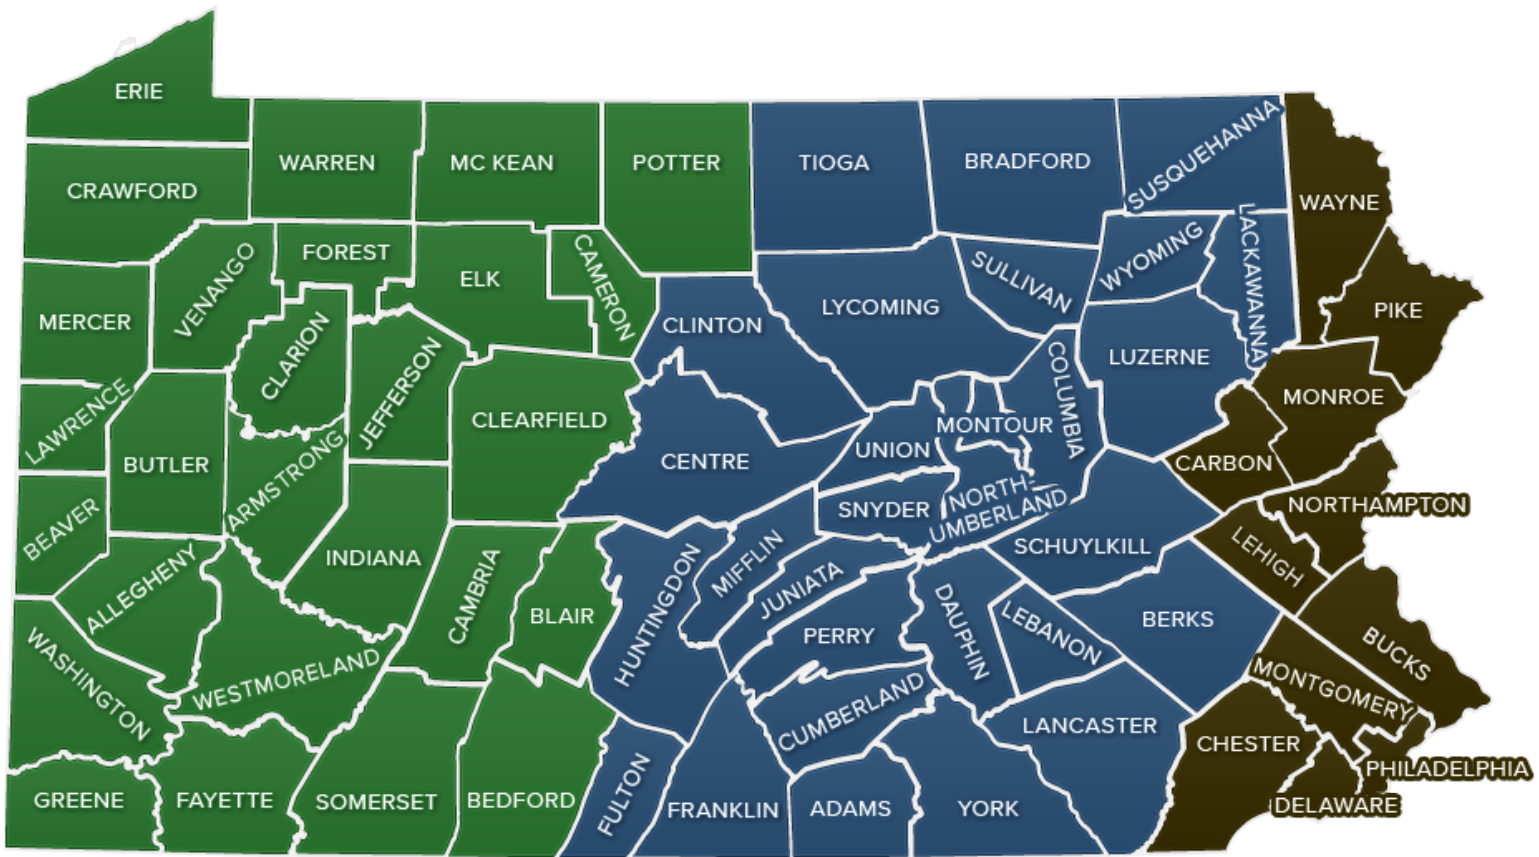

County Map by Regions

Western District

Pittsburgh Office

Allegheny, Armstrong, Beaver, Bedford, Blair, Butler, Cambria, Cameron, Clarion, Clearfield, Crawford, Elk, Erie, Fayette, Forest, Greene, Indiana, Jefferson, Lawrence, McKean, Mercer, Potter, Somerset, Venango, Warren, Washington, Westmoreland

Middle District

Harrisburg Office

Adams, Berks, Bradford, Centre, Clinton, Columbia, Cumberland, Dauphin, Franklin, Fulton, Huntingdon, Juniata, Lackawanna, Lancaster, Lebanon, Luzerne, Lycoming, Mifflin, Montour, Northumberland, Perry, Schuylkill, Snyder, Sullivan, Susquehanna, Tioga, Union, Wyoming, York

Eastern District

Philadelphia Office

Bucks, Carbon, Chester, Delaware, Lehigh, Montgomery, Northampton, Philadelphia, Pike, Wayne